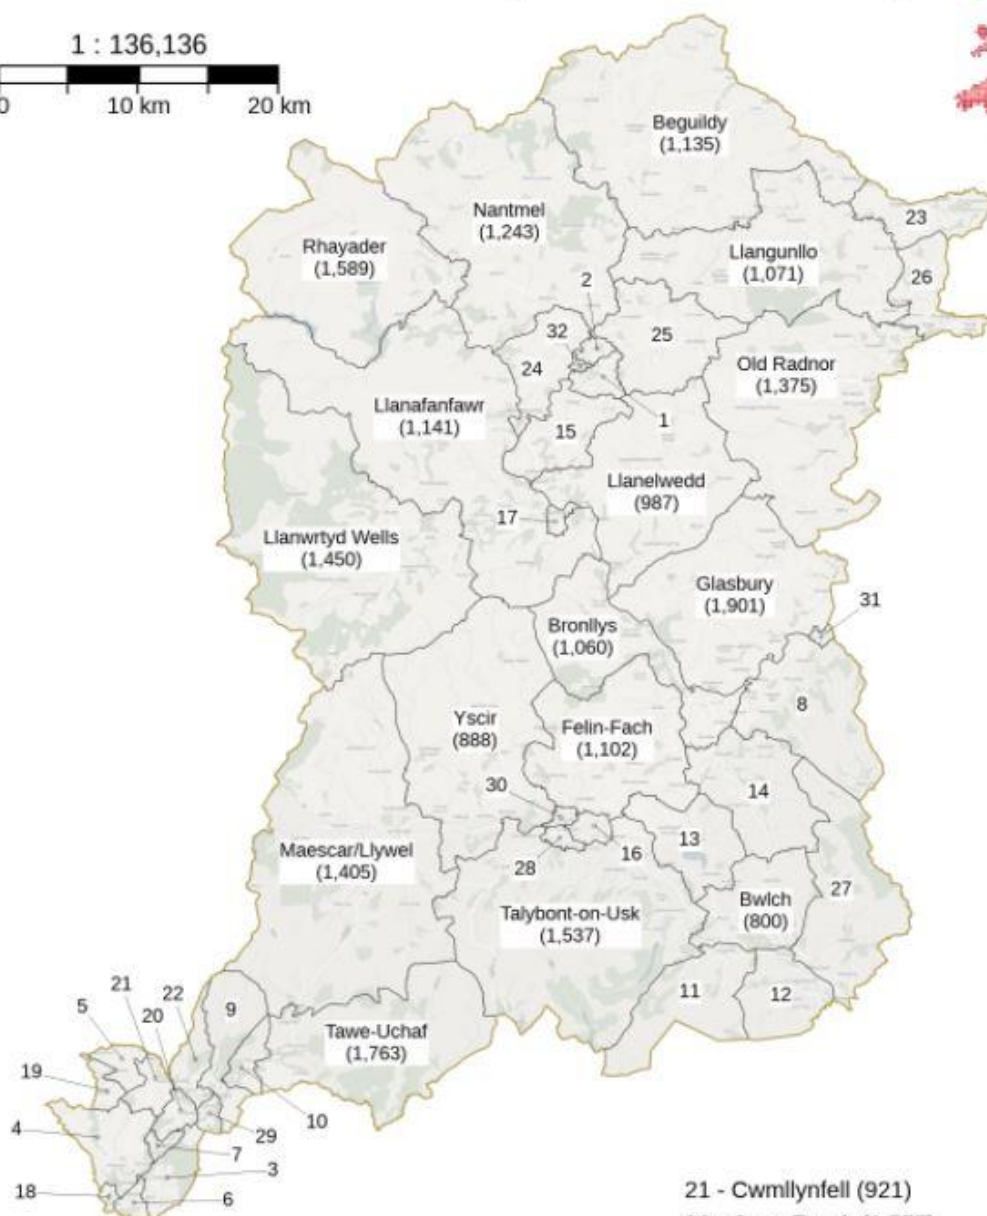

Brecon and Radnor (Aberhonddu a Maesyfed)

1 : 136,136
0 10 km 20 km

- | | | |
|-------------------------------|-----------------------------------|--|
| 1 - Llandrindod South (1,726) | 11 - Llangynidr (865) | 21 - Cwmllynfell (921) |
| 2 - Llandrindod North (1,517) | 12 - Llangattock (762) | 22 - Cwm-Twrch (1,557) |
| 3 - Rhos (1,997) | 13 - Llangors (901) | 23 - Knighton (2,296) |
| 4 - Pontardawe (4,283) | 14 - Talgarth (1,305) | 24 - Llanyre (978) |
| 5 - Lower Brynamman (1,040) | 15 - Disserth and Trecoed (1,055) | 25 - Llanbadarn Fawr (925) |
| 6 - Allt-Wen (2,023) | 16 - St. Mary (2,194) | 26 - Presteigne (2,174) |
| 7 - Godre'r Graig (1,514) | 17 - Builth (1,849) | 27 - Crickhowell (2,410) |
| 8 - Gwernyfed (1,178) | 18 - Trebanos (1,092) | 28 - St. David Within (1,263) |
| 9 - Ystradgynlais (1,935) | 19 - Gwaun-Cae-Gurwen (2,220) | 29 - Ynyscedwyn (1,705) |
| 10 - Aber-Craf (1,143) | 20 - Ystalyfera (2,169) | 30 - St. John (2,365) |
| | | 31 - Hay (1,355) |
| | | 32 - Llandrindod East/Llandrindod West (949) |